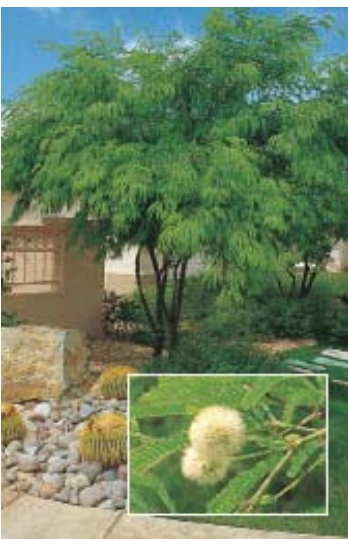

DON'T PLANT A PEST! TRY THESE INSTEAD:

Feather Tree